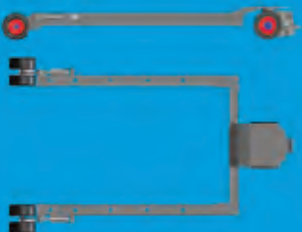

Mani-bateau®

The Mani-bateau-series, a one wheel steerable towed Yard Trailer available in a wide range of capacities.

Hydrotrans Mani-bateau® series

The Hydrotrans Mani-bateau is available in capacities from 10 tons upwards to 100 ton and more on request. Although optionally selfpropelled, and standard Mani-bateau is towed. This means it needs to be linked to a vehicle which pulls the trailer and provides the power for the hydraulics. The trailer can be fully controlled from the towing vehicle with a control panel. It is easy to link the trailer to the vehicle: two latches for hydraulics and a connector provide all the power.

www.hydrotrans.nl

Advantages

- Tailor made solutions (size-wise)
- Low manpower costs, easily operated by one person
- Very easy to operate with forklift or tractor
- For all types of terrain by the use of solid or pneumatic wheels and bogie construction

Yard Trailers

Dimensions Mani-Bateau® Range

Range	Features	Capacity	Overall length	Inside working length	Front length	Rear length	Inside width	Cradle width	Working frame height	Front height	Lifting stroke	Drawbar fix-length	Drawbar vario-length min.	Drawbar vario-length max.
A	Single front axle	10	5800	4000	1300	500	2100	2000	420	620	250	3000	2000	3500
	Single rear axle	15	6900	5000	1300	600	2100	2000	530	670	260	3000	2000	3500
		20	7900	6000	1300	600	2100	2100	600	760	350	3000	2000	2500
B	Double front axle	32	9550	7000	1400	1150	2600	2500	530	670	300	5000	3000	5000
	Double rear axle	45	11750	9000	1500	1250	3100	3000	600	760	300	8000	5000	9000
		60	13000	10000	1400	1600	3100	3000	600	890	400	8000	5000	9000
		80	13800	10000	1800	2000	3100	3000	820	890	400	8000	5000	9000
C	Quad front axle	100	16400	12000	2400	2000	4100	4000	680	1000	400	10000	8000	12000
	Double rear axle	200	on request											
		500	on request											

Mani-Bateau® Range

A-range

B-range

C-range